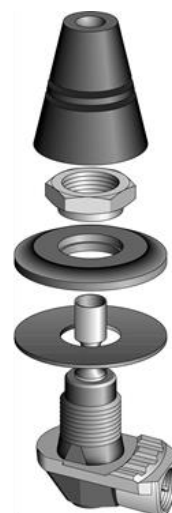

# 70 Base

0.10m RG58 + Fakra (m)

MOUNT TYPE	Roof / wing mount with fixed cable  * NON-CORROSIVE * TILTABLE (30 ° in all directions)
FREQUENCY	0-2500 MHz
IMPEDANCE	Nom. 50 Ohm
COLOUR	Black
DIMENSIONS	Ø 33 mm x 40 mm
HIGHT ABOVE ROOF	30 mm
MOUNTING-HOLE	Ø 13 mm (mounting from inside) Ø 19 mm (mounting from outside)
MATERIAL	ABS, POM, PE and brass
BUILD-IN DEPTH	10 mm
CONNECTION TO ANTENNA WHIP	M5
CABLE / CONNECTOR	70/Fakra 0.10m RG58C/U cable + Fakra (m) (Universal)